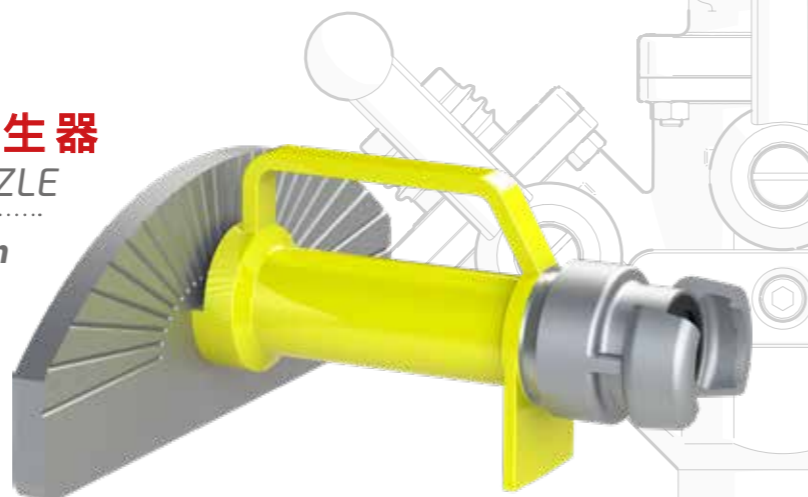

KOMANDO分水器 分水器带止回阀 WYE WITH NON-RETURN VALVE

«Komando»分水器·带止回阀·轻便紧凑·专用于森林火灾灭火。
«Komando» wye for forest fires with integrated non-return valve. This specific model is light and compact.

- ▶ 入水口: DSP DN40 带锁销 / Inlet: DSP DN40 with lock
- ▶ 出水口: 1 x DSP DN40 - 2 x GFR DN20 或 SG DN20
Outlets: 1 x DSP DN40 - 2 x GFR DN20 or SG DN20
- ▶ 材料: 铝合金 / Material: aluminium alloy
- ▶ 表面处理: 聚酯涂层 / Surface treatment: polyester treatment
- ▶ 枪体类型: 模制 / Body type: moulded

水幕发生器 WATERWALL NOZZLE

流量: 300 升/分 / Flow rate 300 L/min
水幕发生器(300 升/分)适用于森林火灾灭火。由铝合金构成的水幕枪挡板, 采用加强筋结构, 能够增强其抵抗恶劣气候的性能。
Used against forest fires (300 lpm). The aluminium plate has streaks to allow a better holding of the pattern during adverse weather conditions.

- ▶ 入水口旋转接口 / Swivel inlet coupling
- ▶ 最大工作压力: PN16 / Nominal pressure: PN16
- ▶ 阀门类型: 球阀 / Valve type: ball-valve
- ▶ 开关方式: 手柄 / Operation: by operating handle
- ▶ 排空档: 是 / Flush: YES
- ▶ 材料: 铝合金 / Material: aluminium alloy
- ▶ 表面处理: 硬质阳极氧化 / Surface treatment: hard anodisation
- ▶ 本体类型: 棒料加工 / Type de corps: profilé

The «Robotflam» nozzles combine simplicity and strength.
They offer a flow rate from 100 to 225 lpm depending on the model, and selectable stream pattern.

- ▶ 入水口旋转接口 / Swivel inlet coupling
- ▶ 最大工作压力: PN16 / Nominal pressure: PN16
- ▶ 阀门类型: 球阀 / Valve type: ball-valve
- ▶ 开关方式: 手柄 / Operation: by operating handle
- ▶ 材料: 铝合金 / Material: aluminium
- ▶ 表面处理: 硬质阳极氧化 / Surface treatment: hard anodisation
- ▶ 枪体类型: 棒料加工 / Body type: cut into bars
- ▶ 枪头: 铸模齿 / Head: moulded teeth